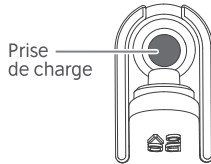

AVANT L'UTILISATION

1. 1 Bien chargez le produit avant la première utilisation.
   Si le chargement est en cours, l'indicateur lumière clignote et
   quand le chargement est 100% fait, l'indicateur arrête à clignoter
   et reste à allumer.
2. 2 Nettoyez votre Love-Toy avant et après chaque utilisation avec
   soin à l'aide de Toy-Clean Lotion qui le désinfecte en même
   temps.
3. 3 Nettoyez votre Love-Toy avant et après chaque utilisation avec
   soin à l'aide de Toy-Clean Lotion qui le désinfecte en même temps.